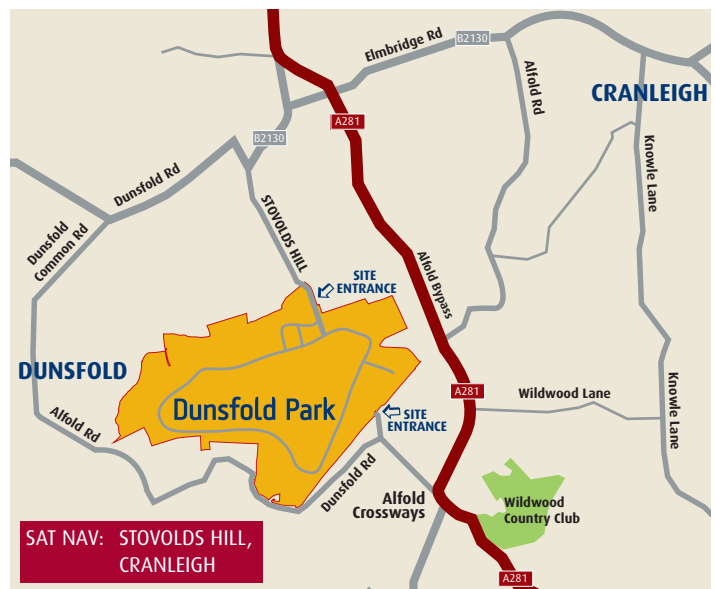

# Dunsfold Park

How to find us

## From the M25

Leave the M25 at Junction 10, signposted A3/London, onto the A3 signposted Portsmouth/Guildford/A3. After approximately 7 miles leave the A3 and take the exit signposted Guildford/Horsham A281 Bagshot/A320. At the junction turn left on to the Woking Road/A320 and follow signs to the A281 Horsham through Guildford town centre. Follow the A281 Horsham Road for approximately 7 miles until you reach a set of traffic lights with Dunsfold Park signposted right onto the B2130, Barrihurst Lane. Follow this road to a sharp right hand bend which is sign posted left down Stovolds Hill to Dunsfold Park.

## From the A3

From Portsmouth/Southampton follow the A3 northbound signposted Petersfield/London. Take the A283/B3001 exit toward Milford/Godalming A3100. Continue on the A3100 until you reach traffic lights. Turn right, signposted B2130/Brighton Road, and follow the road for approximately 6 miles to a sharp left hand bend which is sign posted right down Stovolds Hill to Dunsfold Park.

## From the M23

From the M23 take junction 11 onto the A264 (Horsham, Broadfield). Follow the A264 until the 'Great Daux Roundabout' where you take the 1st exit onto the A24 (Worthing). Follow the A24 and branch left at the 'Farthings Hill Interchange'. Take the 3rd exit onto the A264 (Guildford Bognor Regis). At the 'New Bridge Roundabout' take the 2nd exit onto the A281 (Guildford). Follow the A281 to Alfold and after passing 'The Alfold Barn' on your right take a left onto the B2133 Loxwood Road (Alfold, Loxwood). Turn immediately right at the T-junction onto the B2133 Loxwood Road (Dunsfold), branch left onto Loxwood Road and continue straight until you reach a sharp left hand bend. At the bend turn right toward the Compass pub and continue straight ahead to reach The Compass Gate at Dunsfold Park.