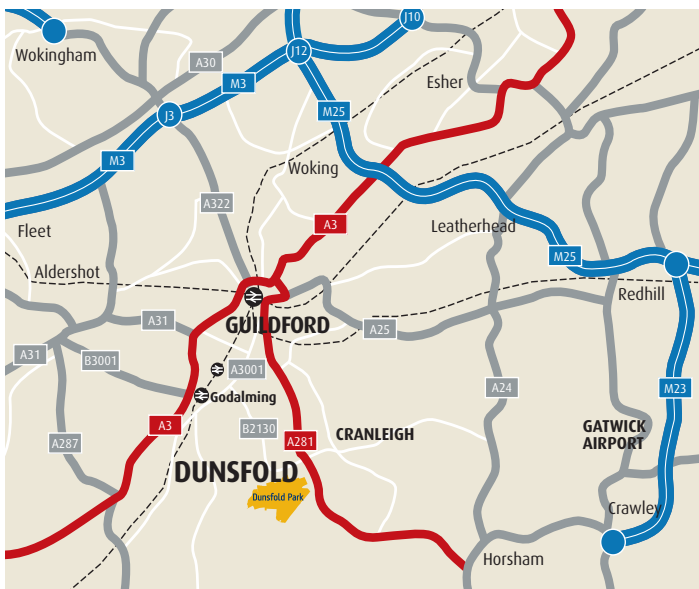

# Dunsfold Park

How to find us

## From the M25

Leave the M25 at Junction 10, signposted A3/London, onto the A3 signposted Portsmouth/Guildford/A3. After approximately 7 miles leave the A3 and take the exit signposted Guildford/Horsham A281 Bagshot/A320. At the junction turn left on to the Woking Road/A320 and follow signs to the A281 Horsham through Guildford town centre. Follow the A281 Horsham Road for approximately 7 miles until you reach a set of traffic lights with Dunsfold Park signposted right onto the B2130, Barrihurst Lane. Follow this road to a sharp right hand bend which is sign posted left down Stovolds Hill to Dunsfold Park.

## From the A3

From Portsmouth/Southampton follow the A3 northbound signposted Petersfield/London. Take the A283/B3001 exit toward Milford/Godalming A3100. Continue on the A3100 until you reach traffic lights. Turn right, signposted B2130/Brighton Road, and follow the road for approximately 6 miles to a sharp left hand bend which is sign posted right down Stovolds Hill to Dunsfold Park.

## From the M23

From the M23 take junction 11 onto the A264 (Horsham, Broadfield). Follow the A264 until the 'Great Daux Roundabout' where you take the 1st exit onto the A24 (Worthing). Follow the A24 and branch left at the 'Farthings Hill Interchange'. Take the 3rd exit onto the A264 (Guildford Bognor Regis). At the 'New Bridge Roundabout' take the 2nd exit onto the A281 (Guildford). Follow the A281 to Alfold and after passing 'The Alfold Barn' on your right take a left onto the B2133 Loxwood Road (Alfold, Loxwood). Turn immediately right at the T-junction onto the B2133 Loxwood Road (Dunsfold), branch left onto Loxwood Road and continue straight until you reach a sharp left hand bend. At the bend turn right toward the Compass pub and continue straight ahead to reach The Compass Gate at Dunsfold Park.